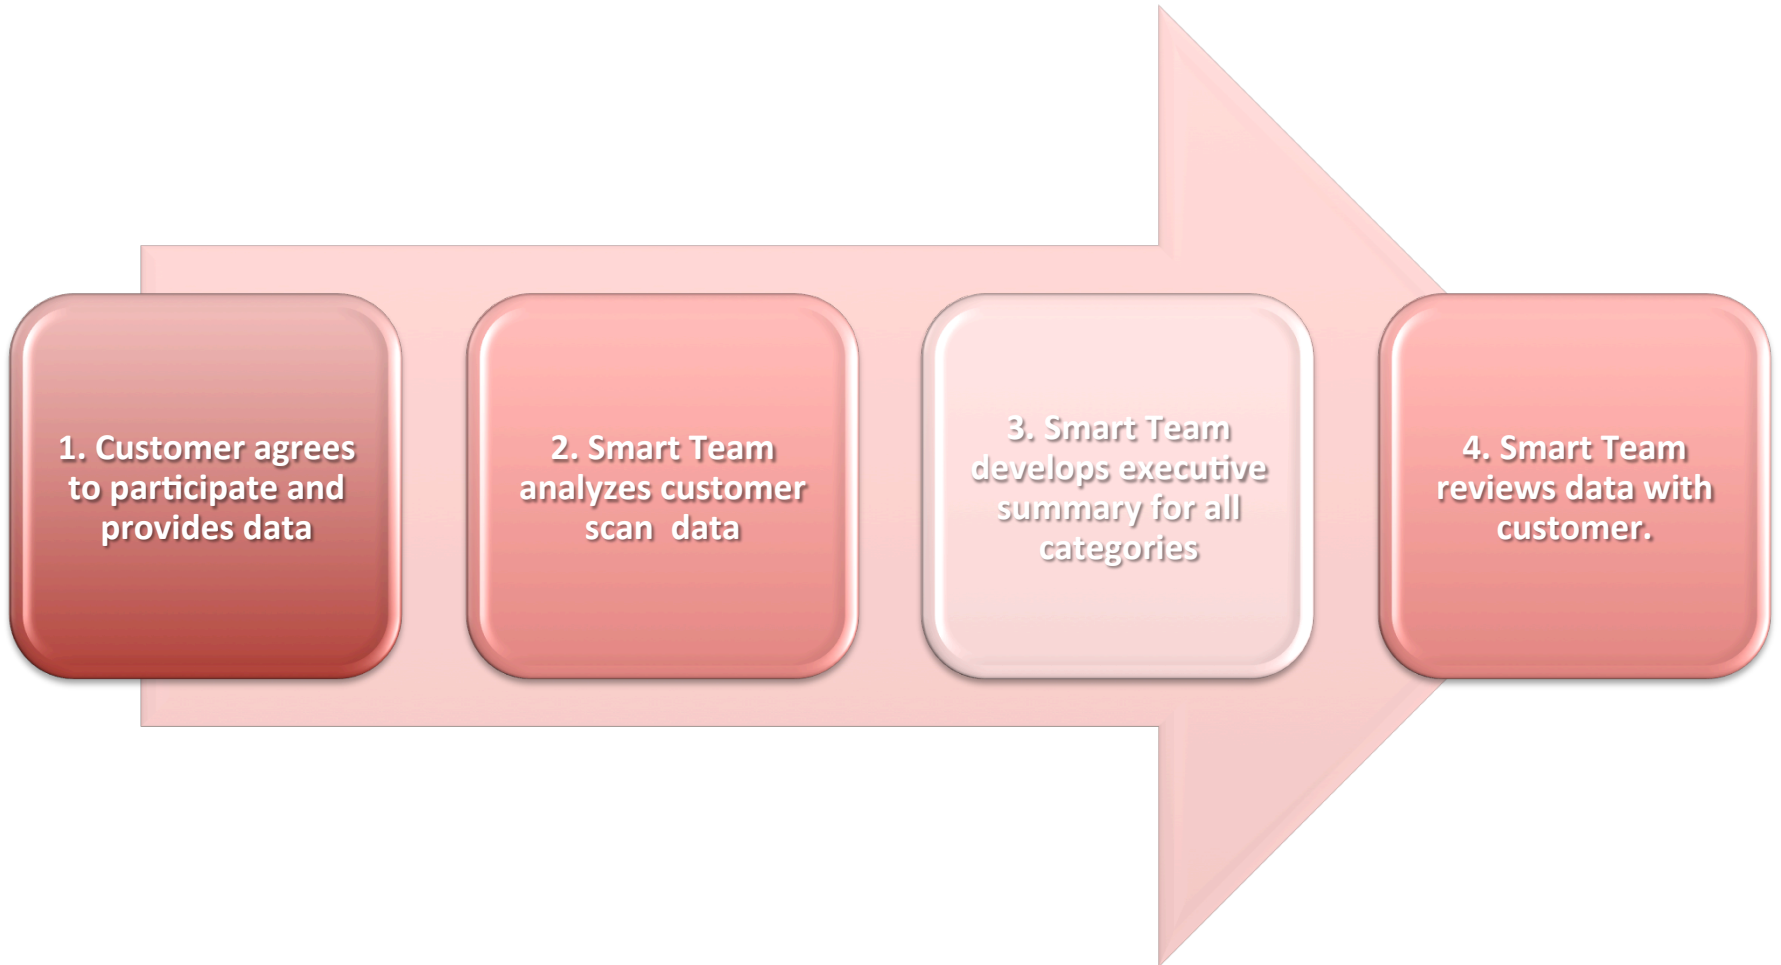

# Category Management *SMARTPROCESS*<sup>TM</sup>

# The Eby-Brown Smart Process Advantage

***Eby-Brown***

- ✓ Analytical tools using syndicated data and sales projections
- ✓ Reset service to execute your new POGs at no cost to our customers
- ✓ Item exit strategies to assist with removal of slow movers

## Competition

- Uses only internal data
- No resets offered
- No exit strategies offered